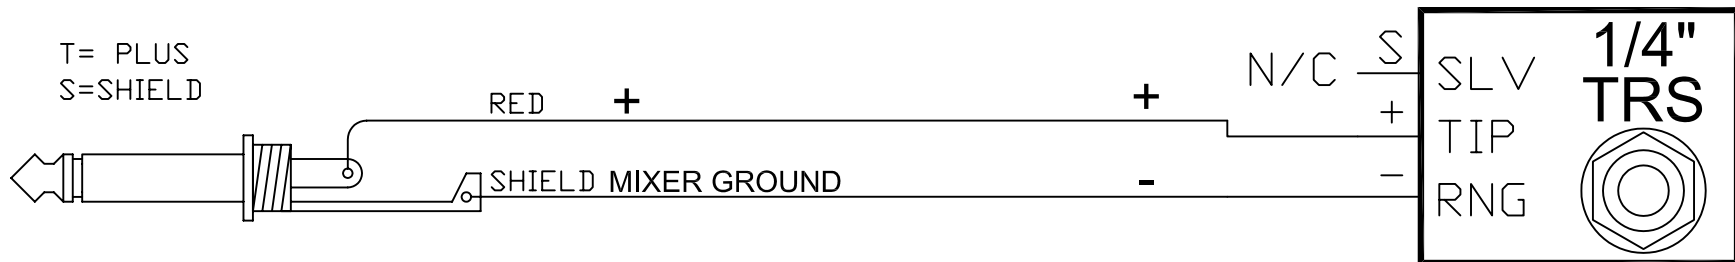

CONSOLE UNBALANCED DIRECT OUT TO HEAR BACK HUB INPUT 2 FOOT LONG MAXIMUM

MIXER UNBALANCED DIRECT OUT

RECEPTACLE FOR 1/4" TRS
DA-88 ANALOG CABLE TO HUB