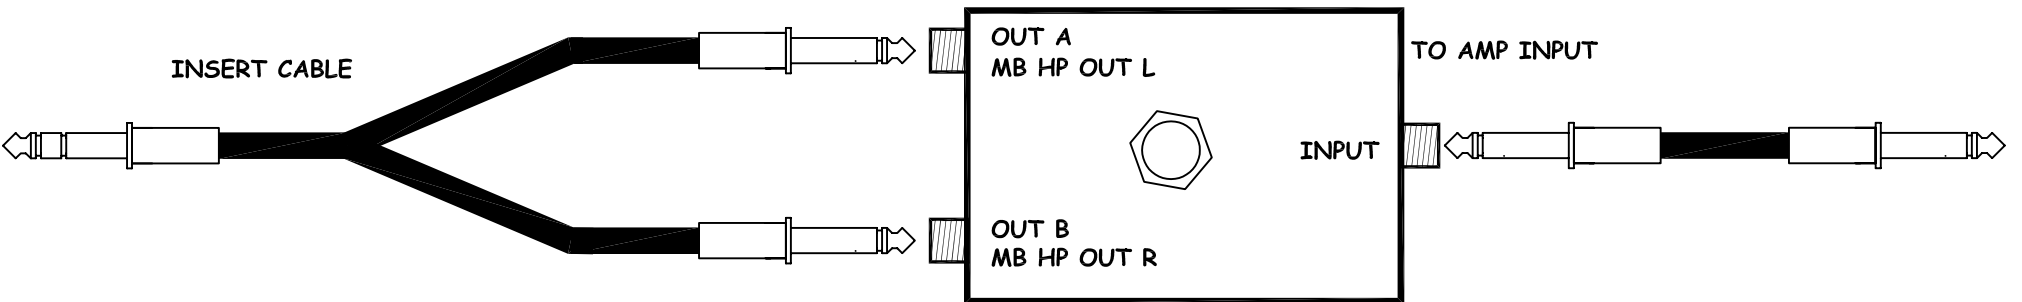

MIX BACK HEADPHONE OUT TO WEDGE MONITOR SELECTOR

STANDARD GUITAR
A/B FOOT SWITCH

NOTE, INSURE SWITCH IS
BREAK-BEFORE MAKE SWITCH