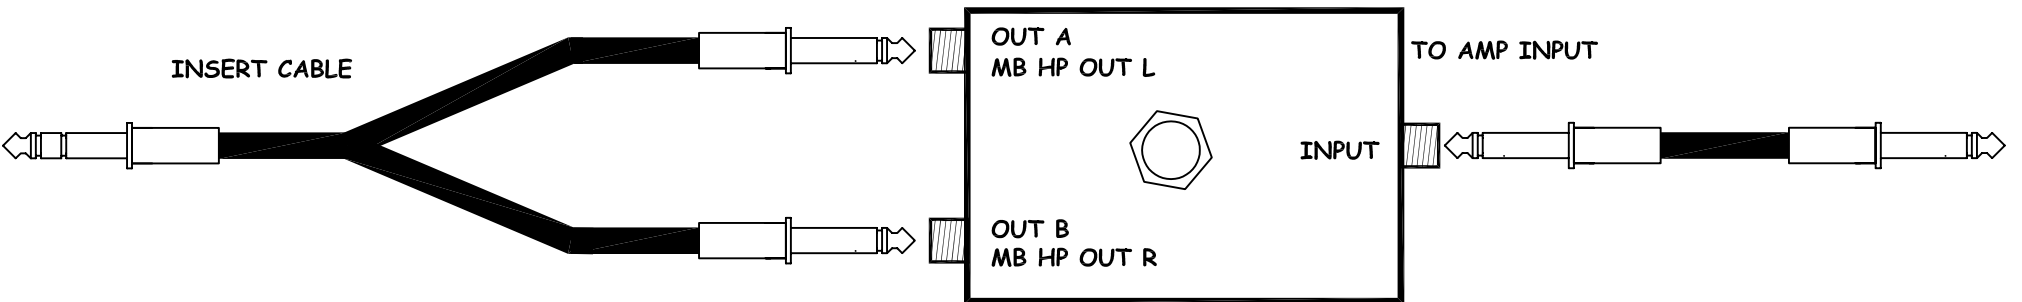

# MIX BACK HEADPHONE OUT TO WEDGE MONITOR SELECTOR

STANDARD GUITAR  
A/B FOOT SWITCH

NOTE, INSURE SWITCH IS  
BREAK-BEFORE MAKE SWITCH